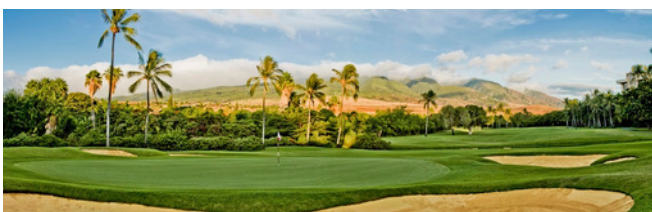

## Ka'anapali Kai Golf Course

The Kā'anapali Kai Golf Course offers stunning views of the Pacific Ocean and West Maui Mountains, with lush fairways, natural canals, lava rock features, and vibrant native flowers lining the trails. Designed to emphasize strategy over distance, the par-70, 6,400-yard course provides a fun, forgiving layout that appeals to both beginners and seasoned golfers. Its picturesque setting, complemented by the nearby Royal Kā'anapali Course, makes it a popular choice for those seeking a memorable round in a classic Hawaiian landscape.

Kā'anapali Kai Course was redesigned by Hawaii's most prolific golf course architect, Robin Nelson. This course focuses on strategy of your round, not necessarily distance or strength, which is why this course is enjoyed by both the beginner and avid golfer.